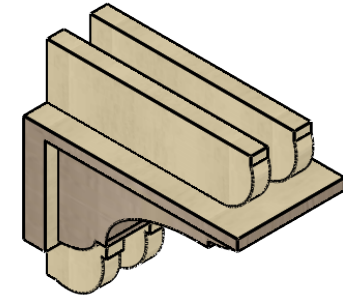

ITEM NUMBER: CORU04X08X04BRYRCPR

4"W X 8"D X 4"H SERIES 3 WIDE BRYANT ROUGH CEDAR TIMBERTHANE FAUX WOOD CORBEL, PRIMED

SIDE PROFILE

FRONT PROFILE

ISOMETRIC

EKENA MILLWORK
2300 WEST MAIN ST.
CLARKSVILLE, TX 75426
TOLL FREE: 866-607-0453
WWW.EKENAMILLWORK.COM

NOTES

1. INSTALLATION TO BE COMPLETED IN ACCORDANCE WITH MANUFACTURER'S SPECIFICATIONS.
2. DRAWING MAY NOT BE TO SCALE
3. THIS DRAWING IS INTENDED FOR DESIGN AND PLANNING PURPOSES ONLY.
4. ALL INFORMATION CONTAINED HEREIN WAS CURRENT AT THE TIME OF DEVELOPMENT BUT MUST BE REVIEWED AND APPROVED BY THE PRODUCT MANUFACTURER TO BE CONSIDERED ACCURATE.
5. TIMBERTHANE ARCHITECTURAL PRODUCTS ARE MADE FROM HIGH DENSITY URETHANE AND COME FACTORY PRIMED