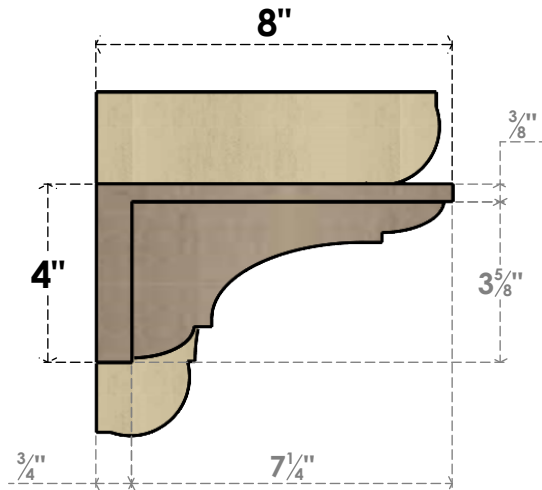

ITEM NUMBER: CORU04X08X04BRYRCPR

4"W X 8"D X 4"H SERIES 3 WIDE BRYANT ROUGH CEDAR TIMBERTHANE FAUX WOOD CORBEL, PRIMED

SIDE PROFILE

FRONT PROFILE

ISOMETRIC

EKENA MILLWORK
2300 WEST MAIN ST.
CLARKSVILLE, TX 75426
TOLL FREE: 866-607-0453
WWW.EKENAMILLWORK.COM

NOTES

1. INSTALLATION TO BE COMPLETED IN ACCORDANCE WITH MANUFACTURER'S SPECIFICATIONS.
2. DRAWING MAY NOT BE TO SCALE
3. THIS DRAWING IS INTENDED FOR DESIGN AND PLANNING PURPOSES ONLY.
4. ALL INFORMATION CONTAINED HEREIN WAS CURRENT AT THE TIME OF DEVELOPMENT BUT MUST BE REVIEWED AND APPROVED BY THE PRODUCT MANUFACTURER TO BE CONSIDERED ACCURATE.
5. TIMBERTHANE ARCHITECTURAL PRODUCTS ARE MADE FROM HIGH DENSITY URETHANE AND COME FACTORY PRIMED