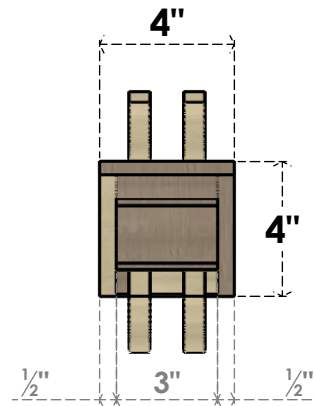

ITEM NUMBER: CORU04X08X04BRYRCPR

4"W X 8"D X 4"H SERIES 3 WIDE BRYANT ROUGH CEDAR TIMBERTHANE FAUX WOOD CORBEL, PRIMED

SIDE PROFILE

FRONT PROFILE

ISOMETRIC

EKENA MILLWORK
2300 WEST MAIN ST.
CLARKSVILLE, TX 75426
TOLL FREE: 866-607-0453
WWW.EKENAMILLWORK.COM

NOTES

1. INSTALLATION TO BE COMPLETED IN ACCORDANCE WITH MANUFACTURER'S SPECIFICATIONS.
2. DRAWING MAY NOT BE TO SCALE
3. THIS DRAWING IS INTENDED FOR DESIGN AND PLANNING PURPOSES ONLY.
4. ALL INFORMATION CONTAINED HEREIN WAS CURRENT AT THE TIME OF DEVELOPMENT BUT MUST BE REVIEWED AND APPROVED BY THE PRODUCT MANUFACTURER TO BE CONSIDERED ACCURATE.
5. TIMBERTHANE ARCHITECTURAL PRODUCTS ARE MADE FROM HIGH DENSITY URETHANE AND COME FACTORY PRIMED